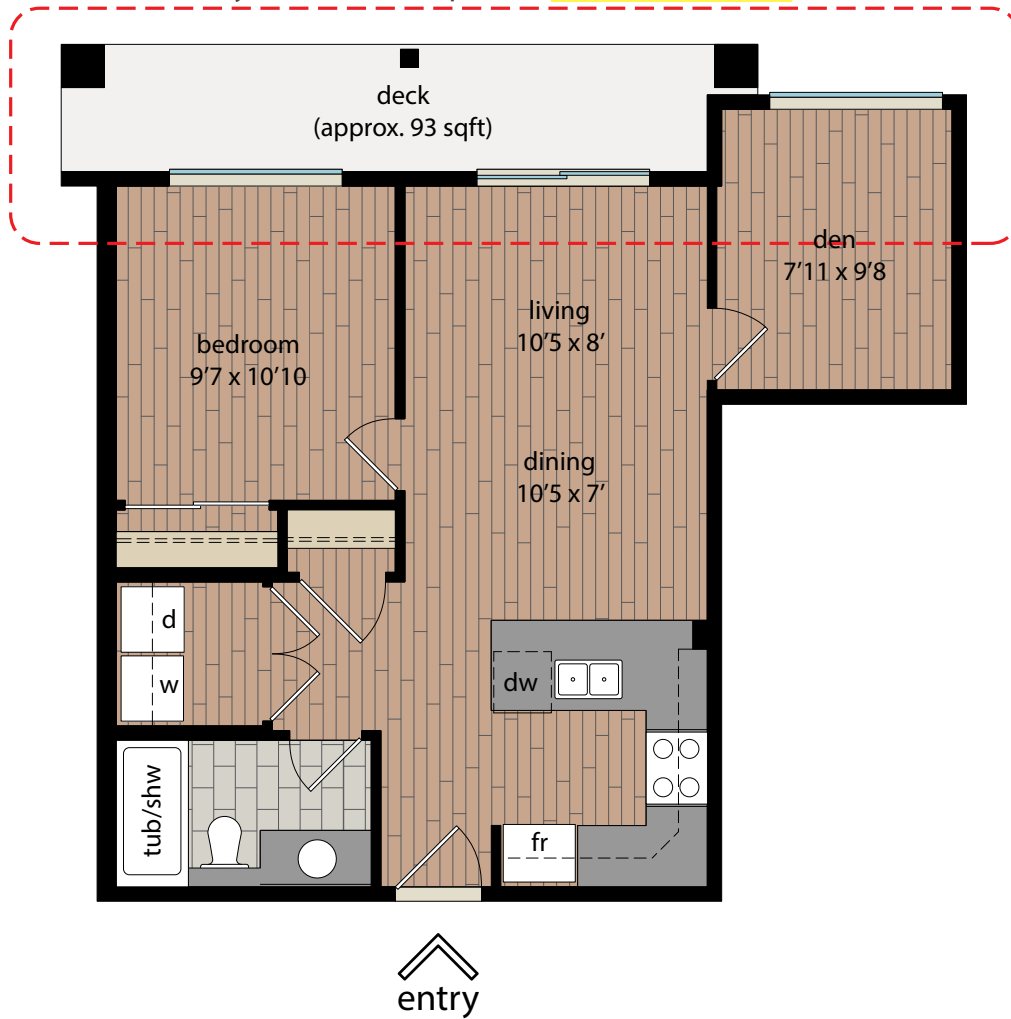

1 BEDROOM + DEN | 1 BATH

SUITE: 620 SQFT

UNIT: #220, #327, #427, #527

*Decks vary in size and shape. See **SUITE VARIATIONS** for details.

V

SUITE VARIATIONS

UNIT #527

UNIT #327, #427

UNIT #220