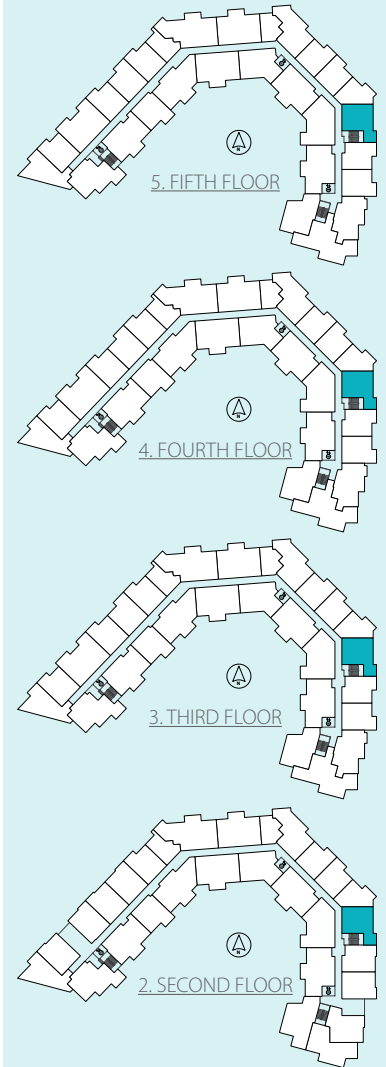

1 BEDROOM + DEN | 1 BATH

SUITE: 620 SQFT

UNIT: #220, #327, #427, #527

*Decks vary in size and shape. See **SUITE VARIATIONS** for details.

V

SUITE VARIATIONS

UNIT #527

UNIT #327, #427

UNIT #220