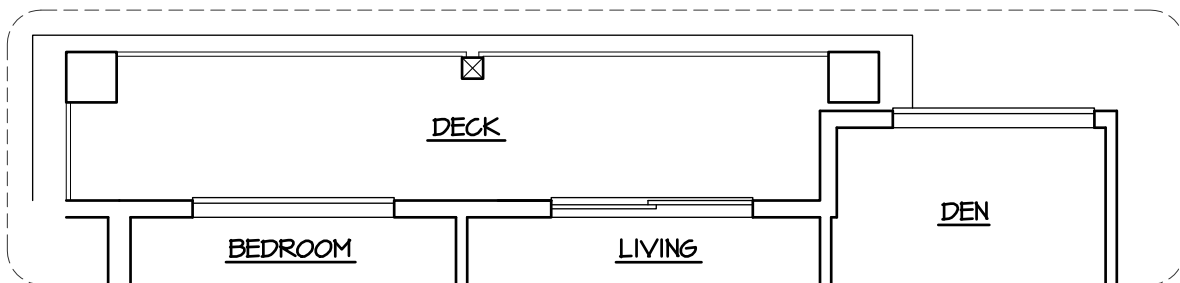

1 BEDROOM + DEN | 1 BATH

SUITE: 620 SQFT

UNIT: #220, #327, #427, #527

*Decks vary in size and shape. See **SUITE VARIATIONS** for details.

V

SUITE VARIATIONS

UNIT #527

UNIT #327, #427