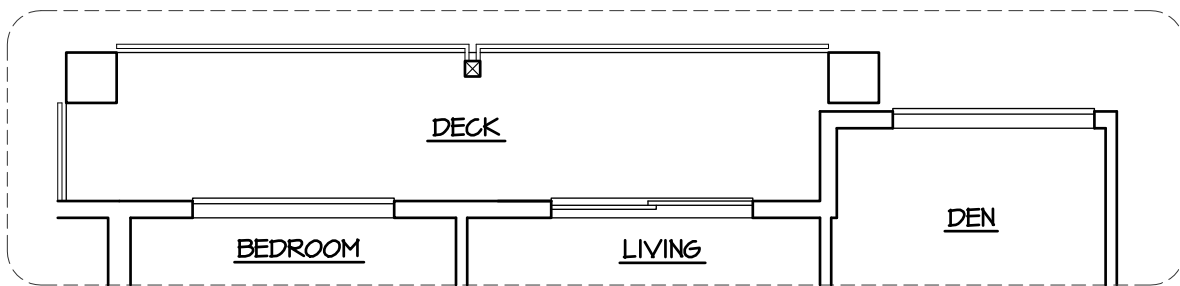

1 BEDROOM + DEN | 1 BATH

SUITE: 620 SQFT

UNIT: #220, #327, #427, #527

*Decks vary in size and shape. See **SUITE VARIATIONS** for details.

V

SUITE VARIATIONS

UNIT #527

UNIT #327, #427