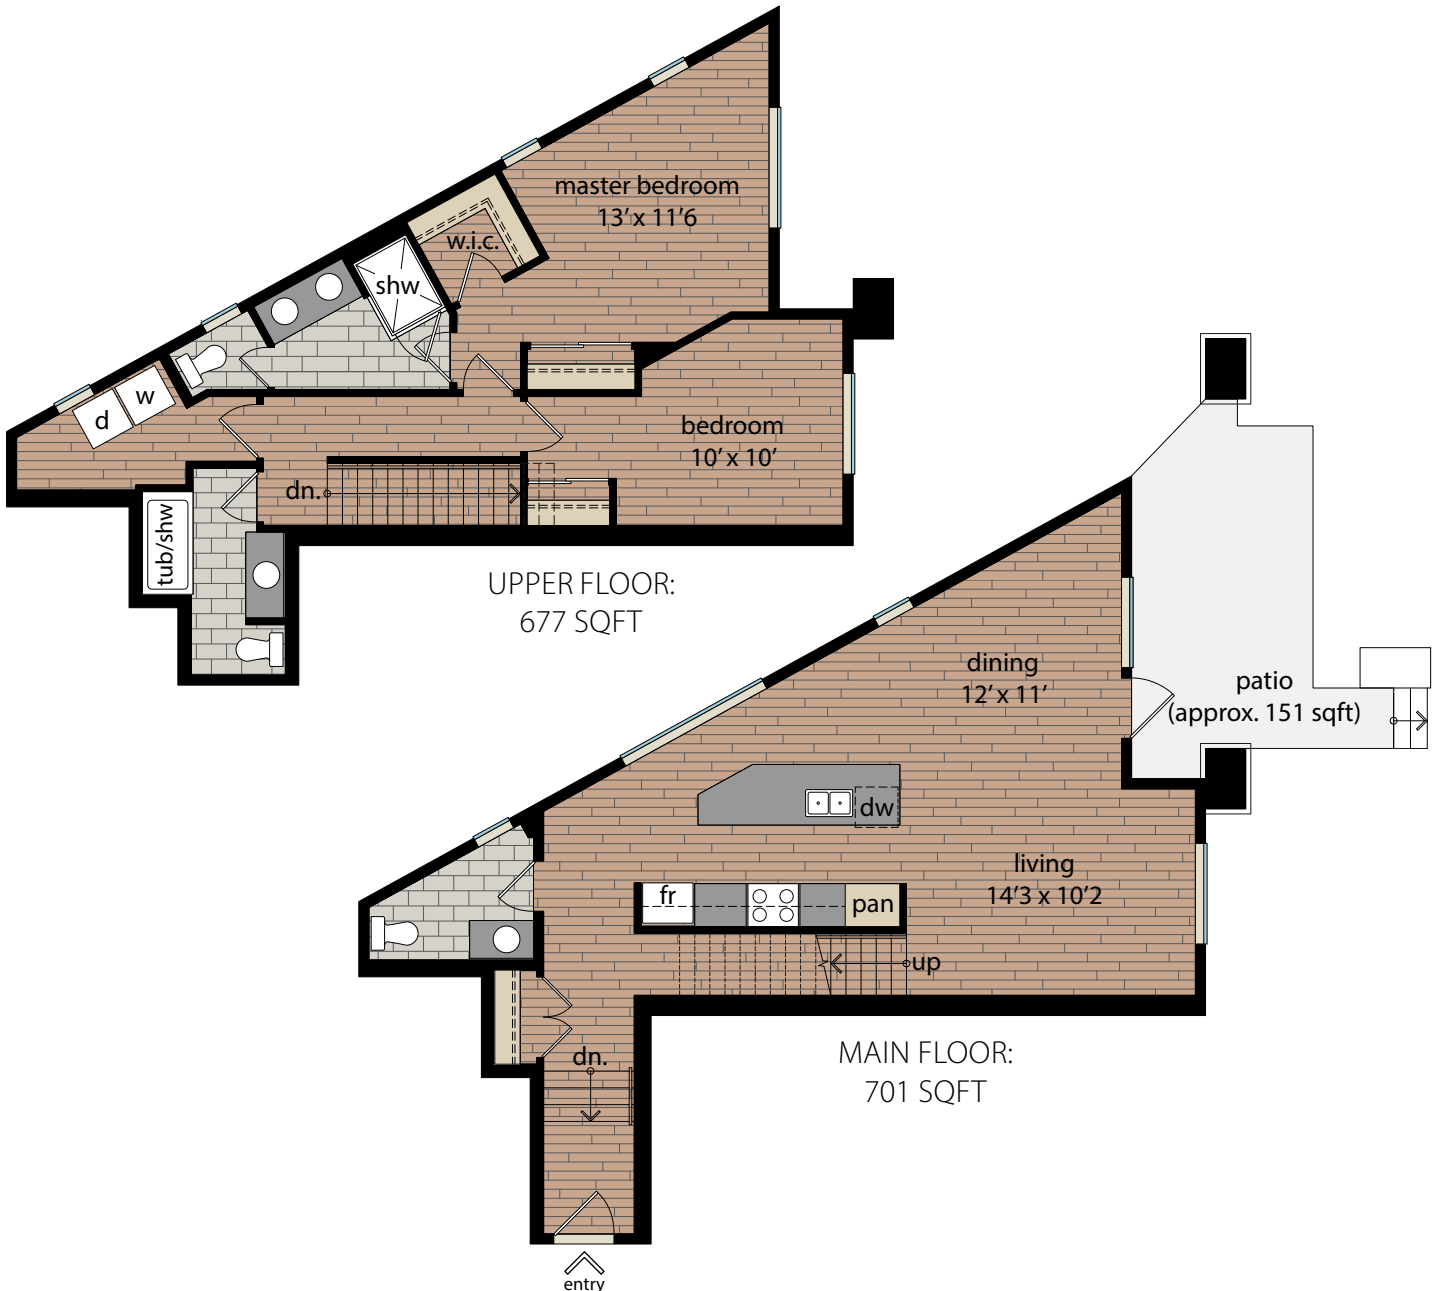

T8

2 BEDROOM | 2 + 1/2 BATH

TOWNHOME: 1378 SQFT

UNIT: #113

Ledgeview

www.Ledgeview.ca