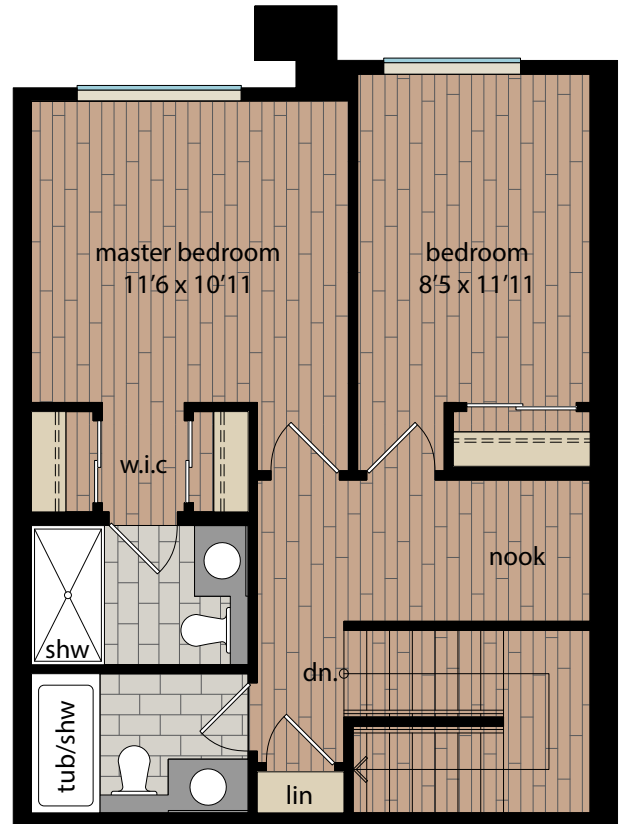

T2

2 BEDROOM + NOOK | 2 + 1/2 BATH

TOWNHOME: 1152 SQFT

UNIT: #115

MAIN FLOOR:
570 SQFT

UPPER FLOOR:
582 SQFT