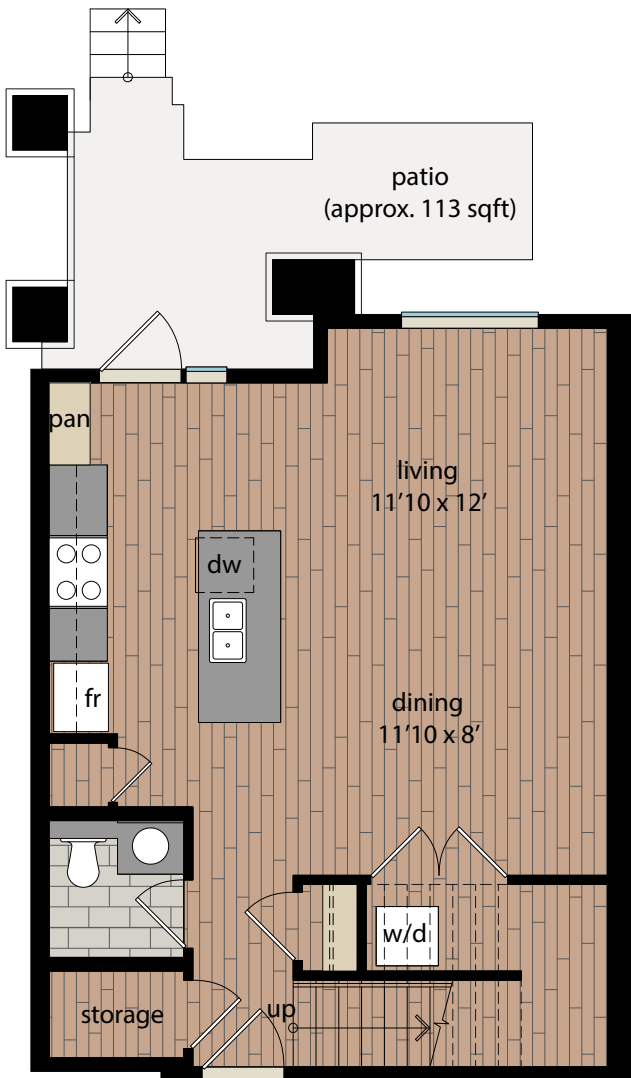

T2

2 BEDROOM + NOOK | 2 + 1/2 BATH

TOWNHOME: 1152 SQFT

UNIT: #115

MAIN FLOOR:
570 SQFT

UPPER FLOOR:
582 SQFT