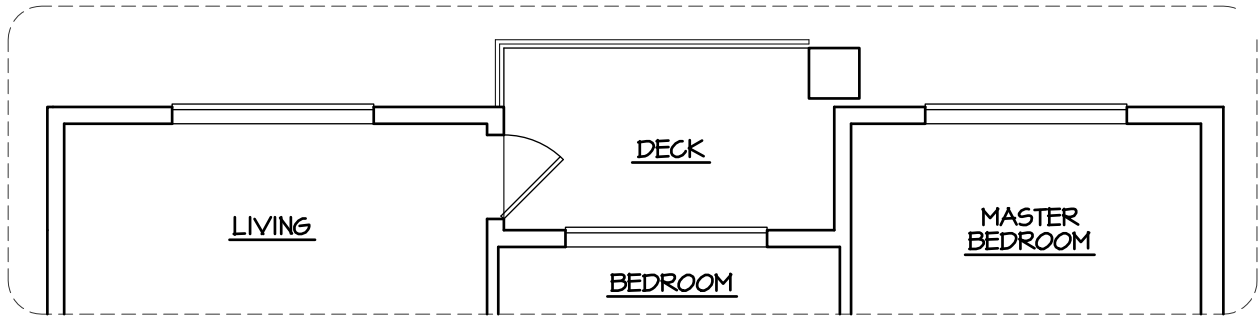

2 BEDROOM + NOOK | 2 BATH

SUITE: 922 SQFT

UNIT: #315, #415, #515, #612

*Decks vary in size and shape. See SUITE VARIATIONS for details.

S

SUITE VARIATIONS

UNIT #612

UNIT #415, #515