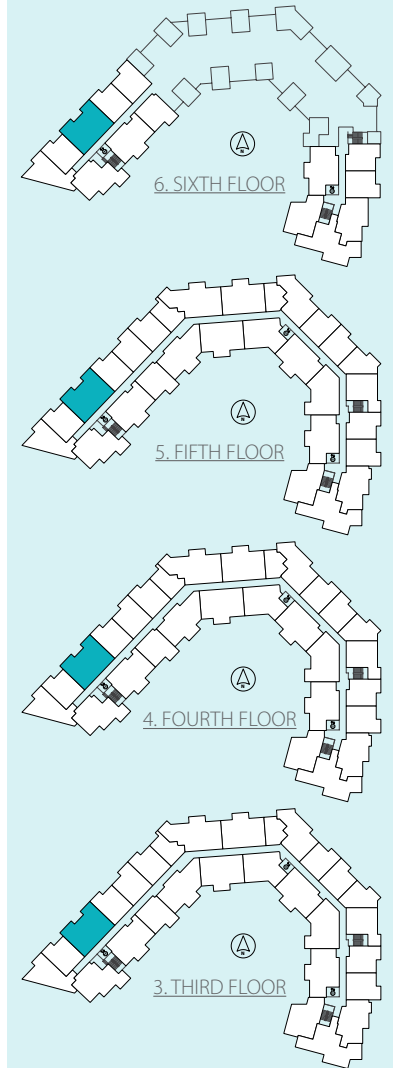

2 BEDROOM + NOOK | 2 BATH

SUITE: 922 SQFT

UNIT: #315, #415, #515, #612

*Decks vary in size and shape. See SUITE VARIATIONS for details.

S

SUITE VARIATIONS

UNIT #612

UNIT #415, #515