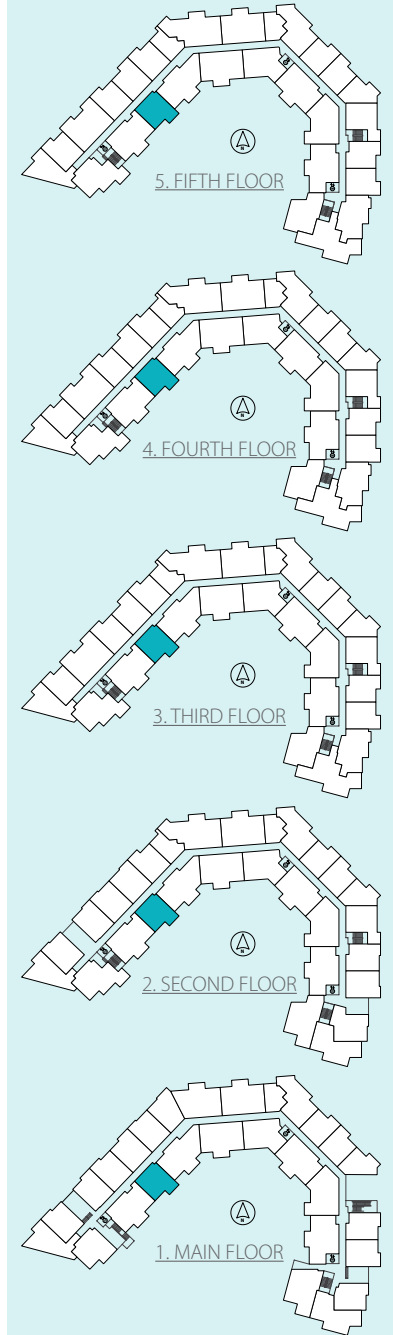

1 BEDROOM | 1 BATH

SUITE: 564 SQFT

UNIT: #110, #208, #310, #410, #510

*Patos/decks vary in size and shape. See **SUITE VARIATIONS** for details.

Q

SUITE VARIATIONS

UNIT #410, #510

UNIT #310

UNIT #208

UNIT #110