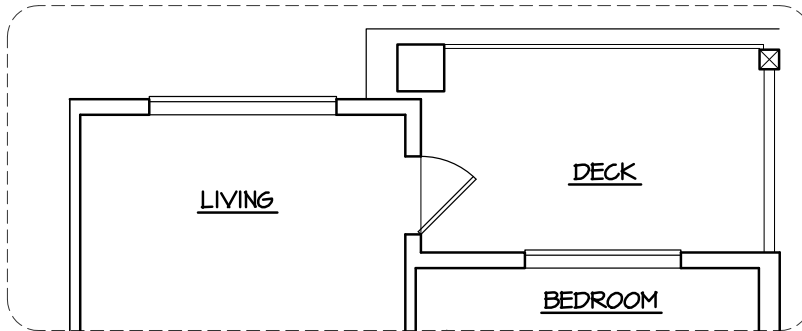

1 BEDROOM | 1 BATH

SUITE: 564 SQFT

UNIT: #110, #208, #310, #410, #510

*Patos/decks vary in size and shape. See **SUITE VARIATIONS** for details.

Q

SUITE VARIATIONS

UNIT #410, #510

UNIT #310