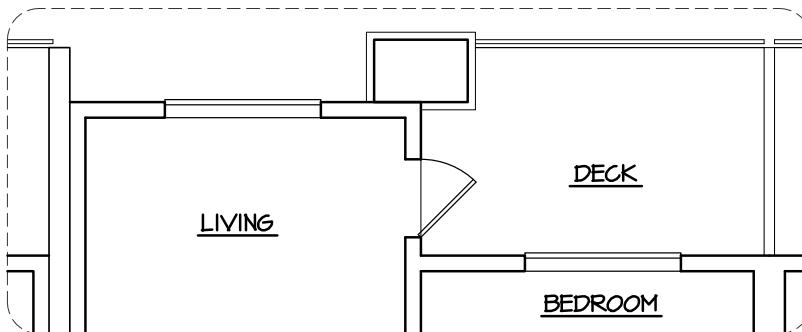

1 BEDROOM | 1 BATH

SUITE: 564 SQFT

UNIT: #110, #208, #310, #410, #510

*Patos/decks vary in size and shape. See **SUITE VARIATIONS** for details.

Q

SUITE VARIATIONS

UNIT #410, #510

UNIT #310