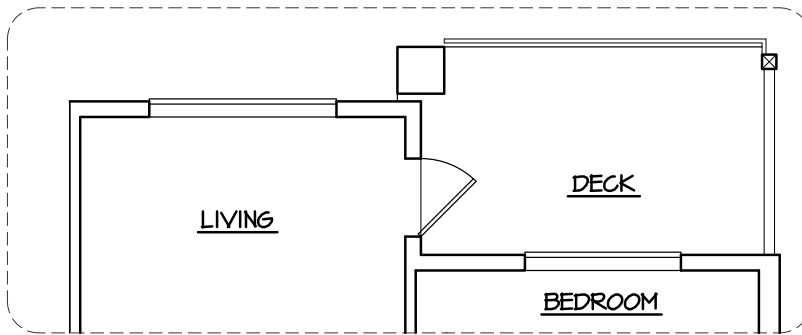

1 BEDROOM | 1 BATH

SUITE: 564 SQFT

UNIT: #110, #208, #310, #410, #510

*Patos/decks vary in size and shape. See **SUITE VARIATIONS** for details.

Q

SUITE VARIATIONS

UNIT #410, #510

UNIT #310