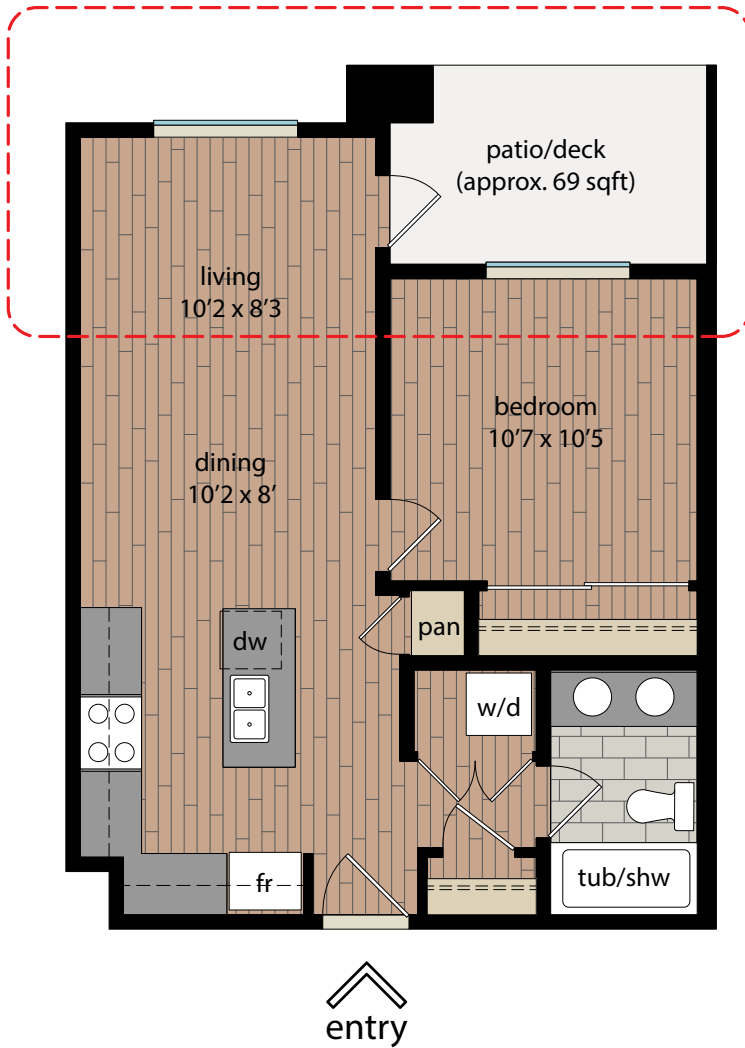

1 BEDROOM | 1 BATH

SUITE: 564 SQFT

UNIT: #110, #208, #310, #410, #510

*Patos/decks vary in size and shape. See **SUITE VARIATIONS** for details.

Q

SUITE VARIATIONS

UNIT #410, #510

UNIT #310

UNIT #208

UNIT #110