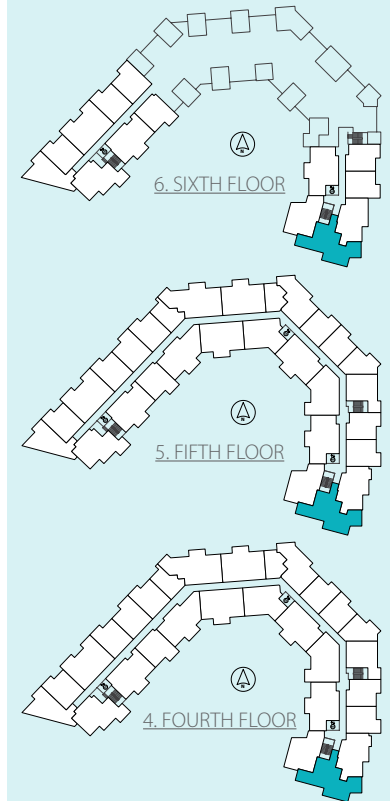

P

UNIT:
#302

3 BEDROOM | 2 BATH

SUITE: 1001 SQFT

UNIT: #302

Ledgeview

www.Ledgeview.ca

P

3 BEDROOM | 2 BATH

SUITE: 1001 SQFT

UNIT: #402, #502, #602

P

SUITE VARIATIONS