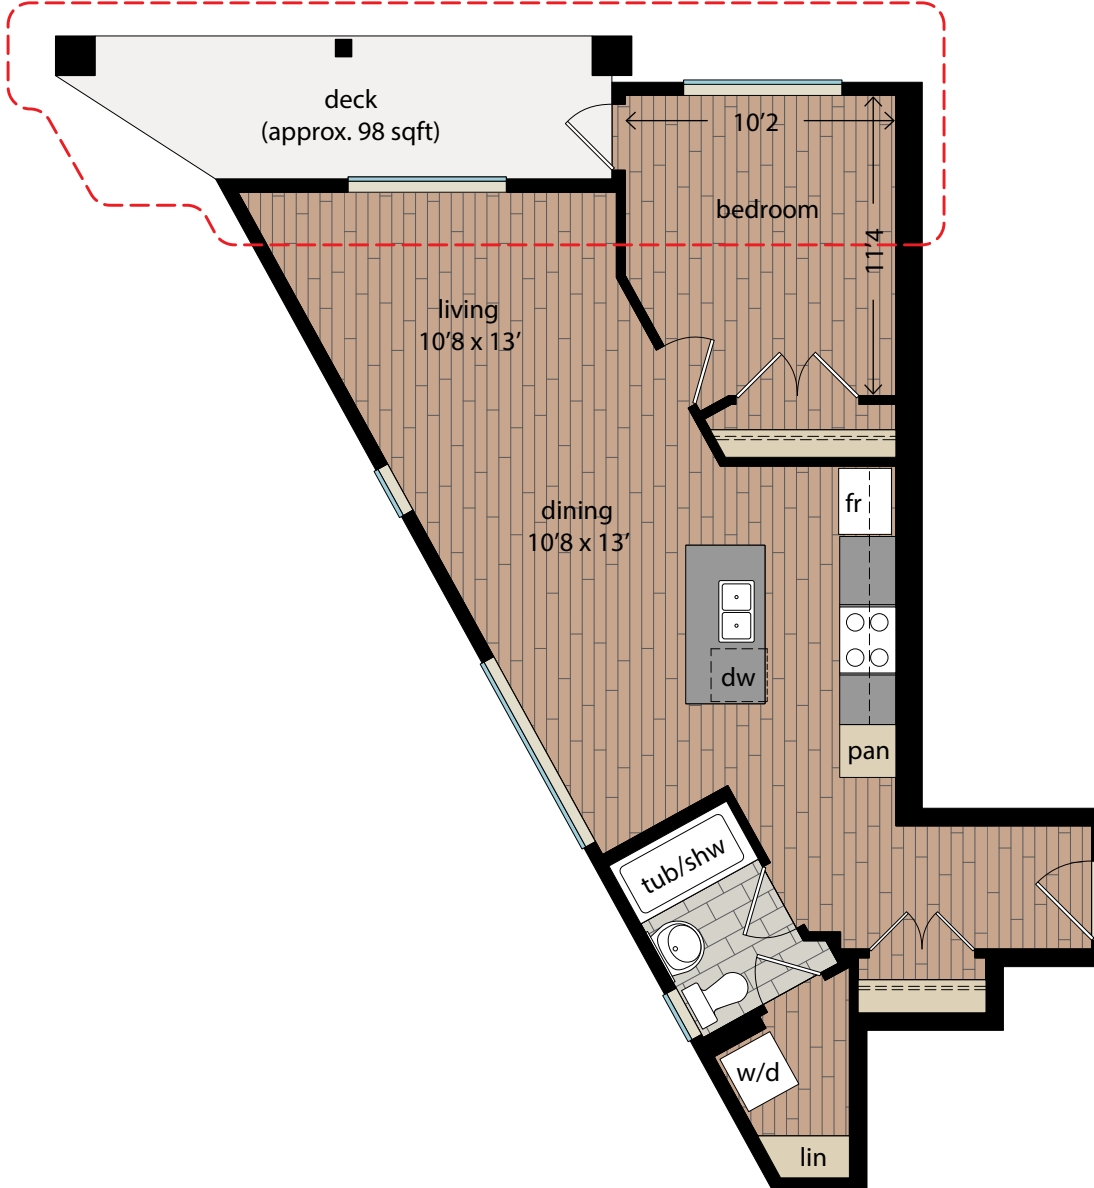

N

1 BEDROOM | 1 BATH

SUITE: 677 SQFT

UNIT: #313, #413, #513, #610

*Decks vary in size and shape. See **SUITE VARIATIONS** for details.

N

SUITE VARIATIONS

UNIT #610

UNIT #413, #513

UNIT #313