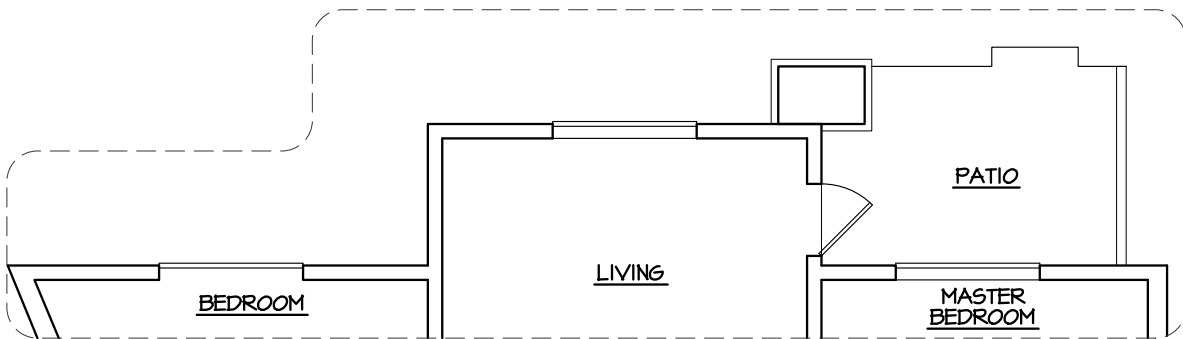

K1

2 BEDROOM | 2 BATH

SUITE: 862 SQFT

UNIT: #007, #118

*Patos/decks vary in size and shape. See **SUITE VARIATIONS** for details.

K1

SUITE VARIATIONS

UNIT #118