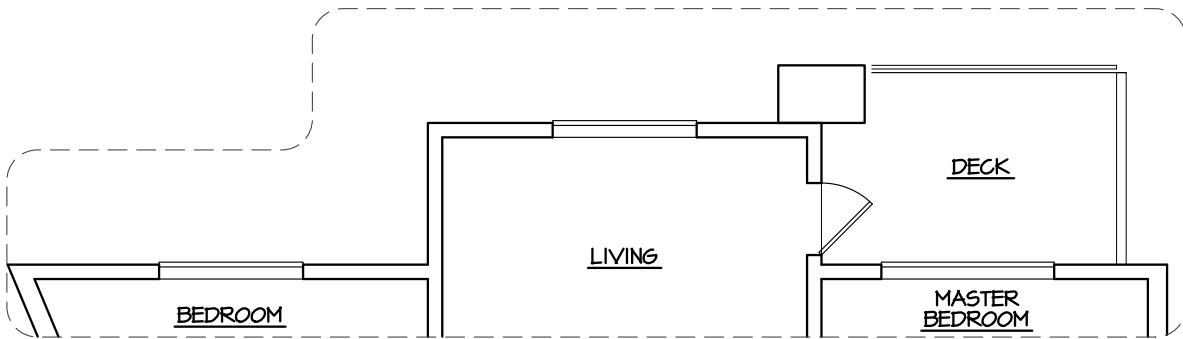

K1

2 BEDROOM | 2 BATH

SUITE: 862 SQFT

UNIT: #007, #118

*Patos/decks vary in size and shape. See **SUITE VARIATIONS** for details.

K1

SUITE VARIATIONS

UNIT #118