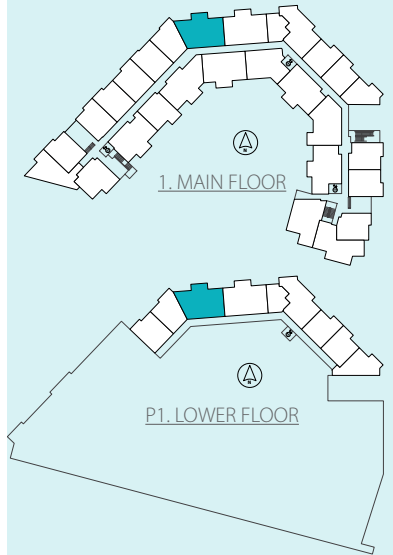

K1

2 BEDROOM | 2 BATH

SUITE: 862 SQFT

UNIT: #007, #118

*Patos/decks vary in size and shape. See **SUITE VARIATIONS** for details.

K1

SUITE VARIATIONS

UNIT #118