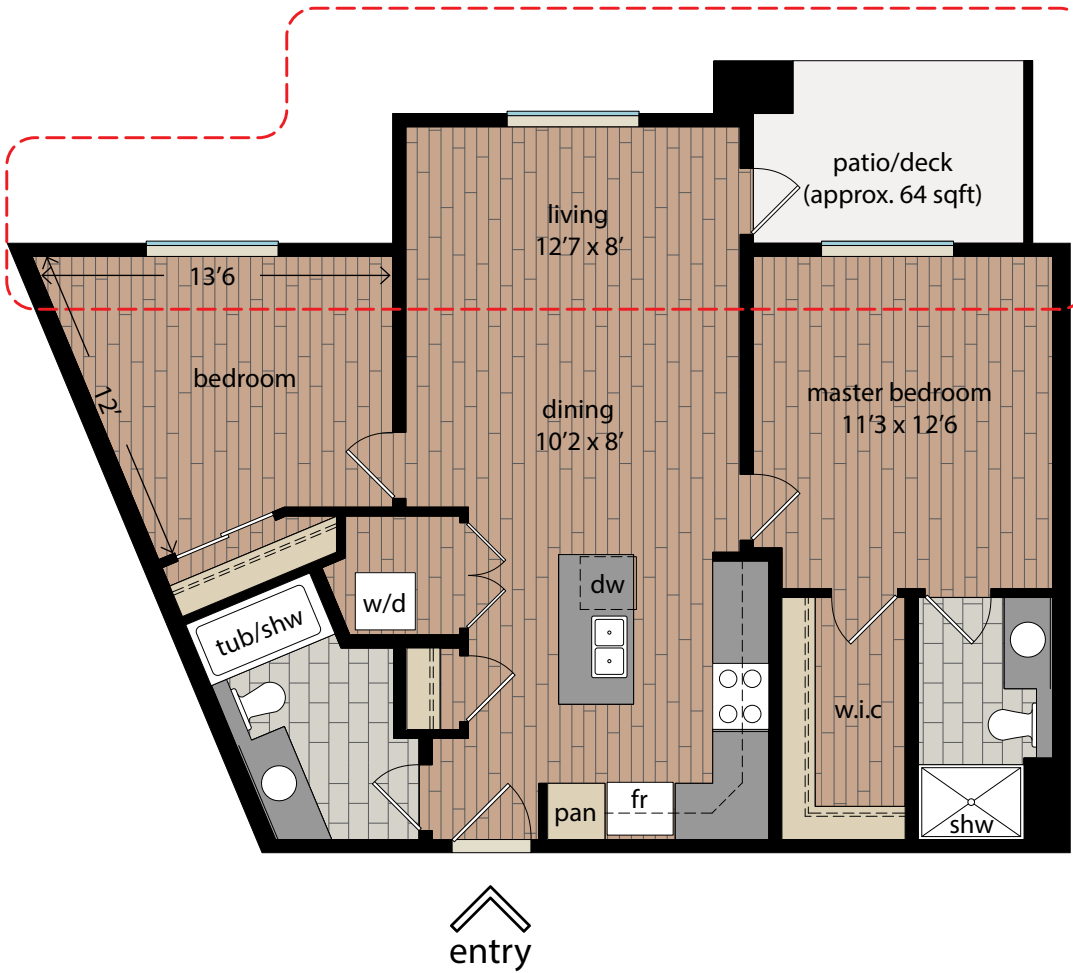

K1

2 BEDROOM | 2 BATH

SUITE: 862 SQFT

UNIT: #007, #118

*Patos/decks vary in size and shape. See **SUITE VARIATIONS** for details.

K1

SUITE VARIATIONS

UNIT #118