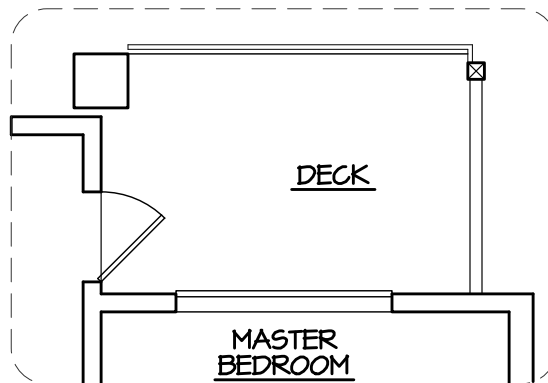

K

3 BEDROOM | 2 BATH

SUITE: 1017 SQFT

UNIT: #213, #320, #420, #520

*Decks vary in size and shape. See **SUITE VARIATIONS** for details.

K

SUITE VARIATIONS

UNIT #520