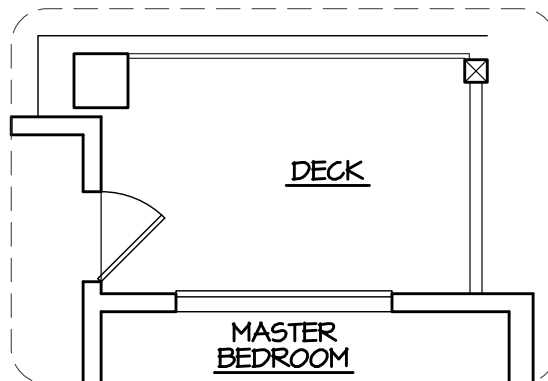

K

SUITE VARIATIONS

UNIT #213