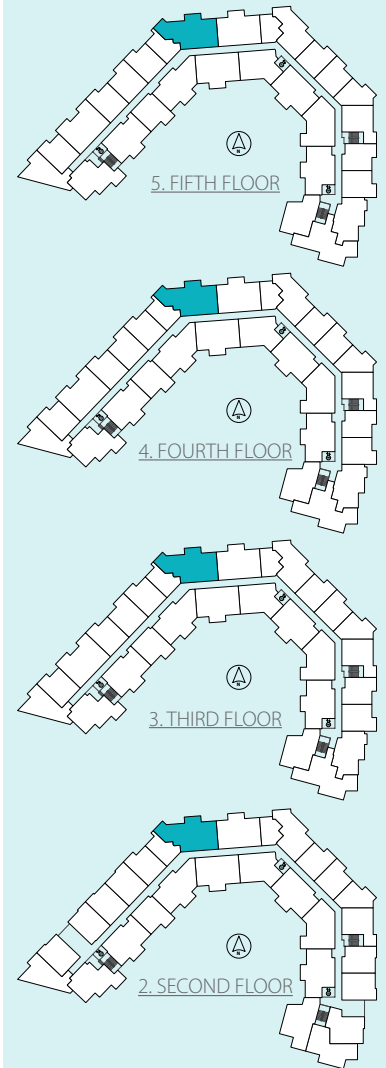

K

3 BEDROOM | 2 BATH

SUITE: 1017 SQFT

UNIT: #213, #320, #420, #520

*Decks vary in size and shape. See **SUITE VARIATIONS** for details.

K

SUITE VARIATIONS

UNIT #520

UNIT #320, #420

UNIT #213