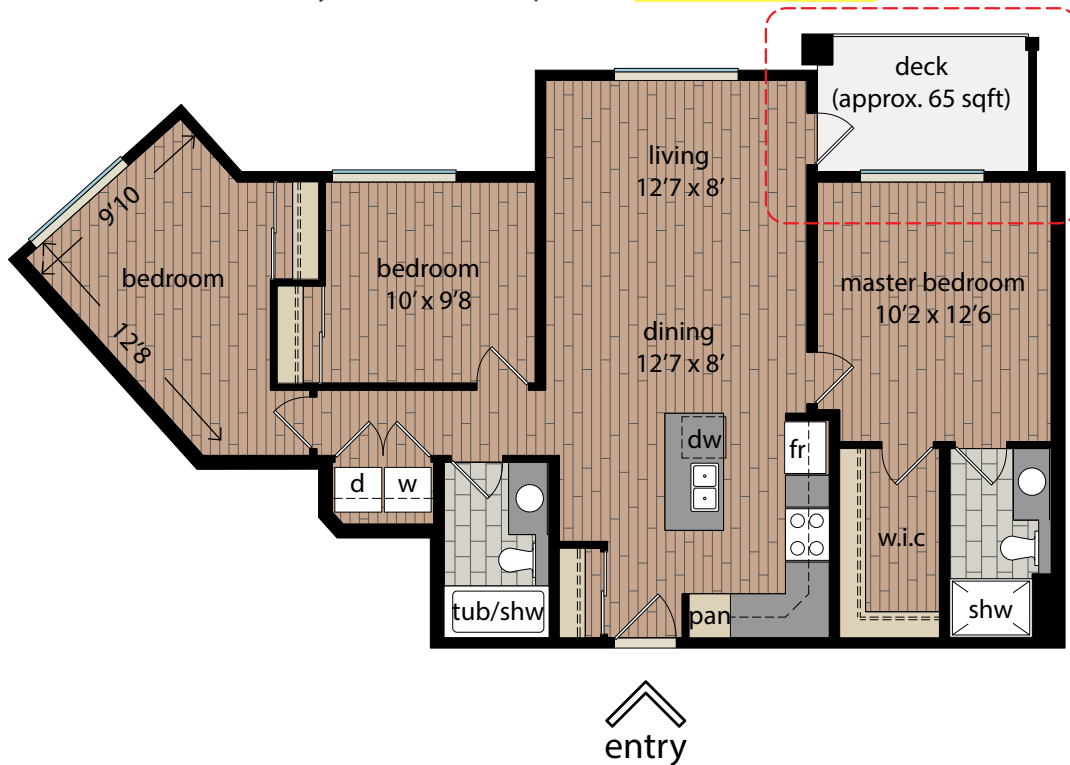

K

3 BEDROOM | 2 BATH

SUITE: 1017 SQFT

UNIT: #213, #320, #420, #520

*Decks vary in size and shape. See **SUITE VARIATIONS** for details.

K

SUITE VARIATIONS

UNIT #520

UNIT #320, #420

UNIT #213