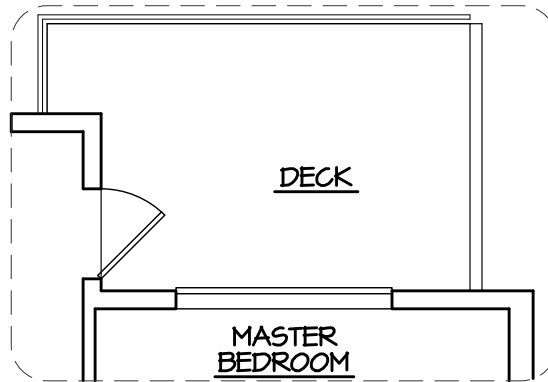

K

3 BEDROOM | 2 BATH

SUITE: 1017 SQFT

UNIT: #213, #320, #420, #520

*Decks vary in size and shape. See **SUITE VARIATIONS** for details.

K

SUITE VARIATIONS

UNIT #520