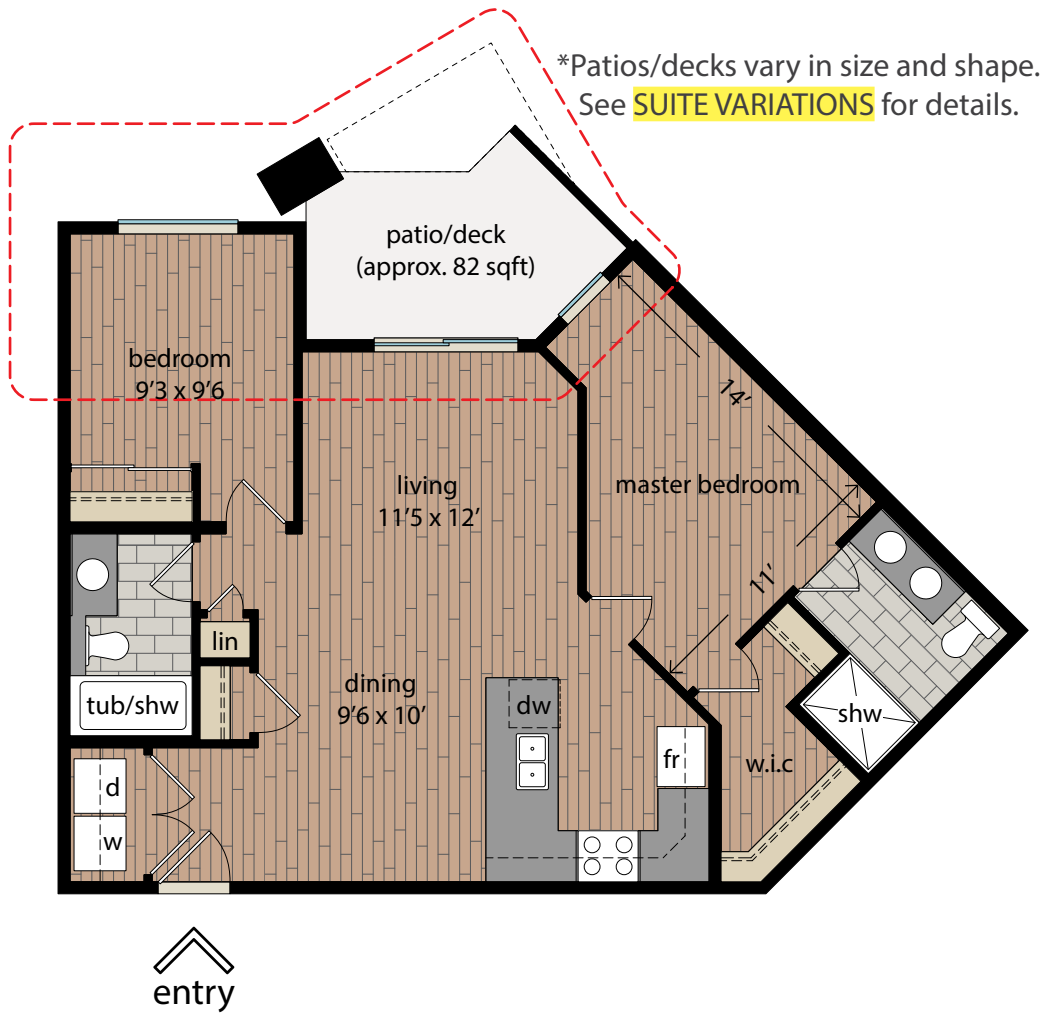

2 BEDROOM | 2 BATH

SUITE: 849 SQFT

UNIT: #105, #203, #305, #405, #505

H

SUITE VARIATIONS

UNIT #505

UNIT #405

UNIT #305

UNIT #203

UNIT #105