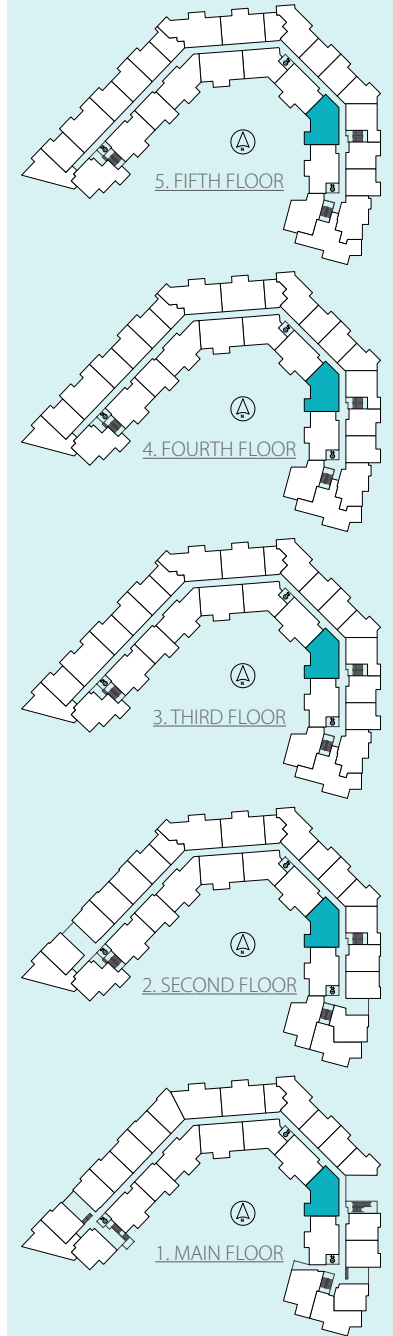

2 BEDROOM | 2 BATH

SUITE: 849 SQFT

UNIT: #105, #203, #305, #405, #505

H

SUITE VARIATIONS

UNIT #505

UNIT #405

UNIT #305

UNIT #203

UNIT #105