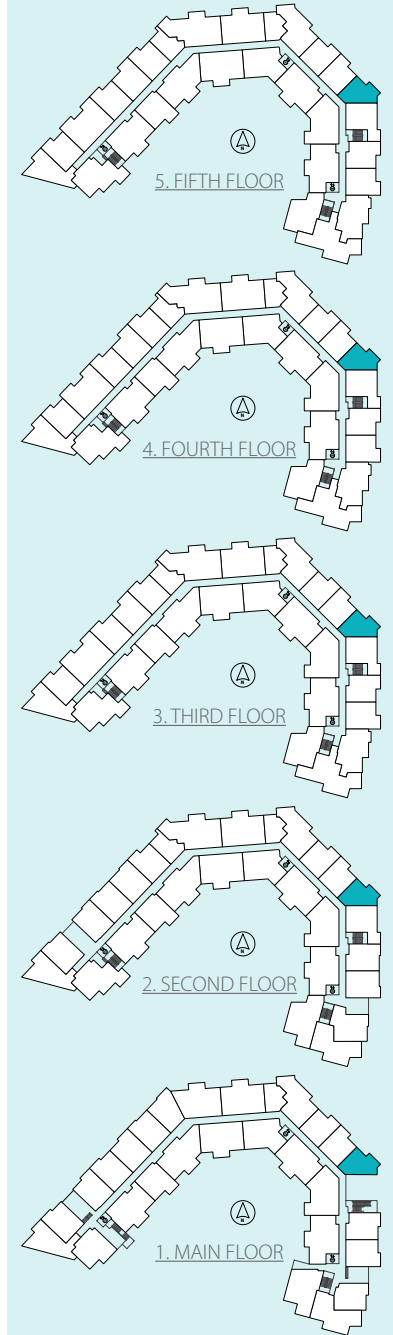

1 BEDROOM | 1 BATH

SUITE: 474 SQFT

UNIT: #124, #219, #326, #426, #526

*Decks vary in size and shape. See **SUITE VARIATIONS** for details.

C

SUITE VARIATIONS

UNIT: #526

UNIT: #326, #426

UNIT: #219

UNIT: #124