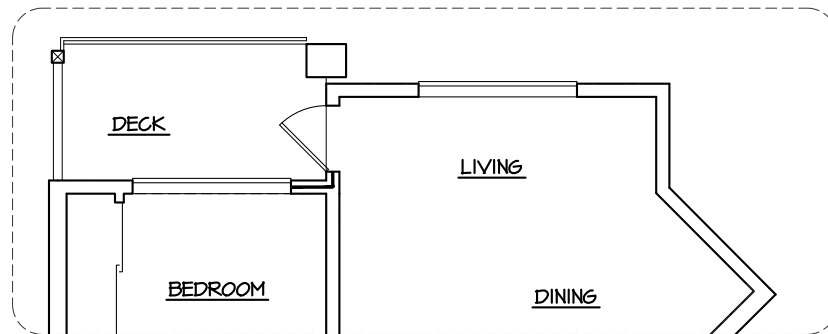

1 BEDROOM | 1 BATH

SUITE: 474 SQFT

UNIT: #124, #219, #326, #426, #526

*Decks vary in size and shape. See **SUITE VARIATIONS** for details.

C

SUITE VARIATIONS

UNIT: #526

UNIT: #326, #426