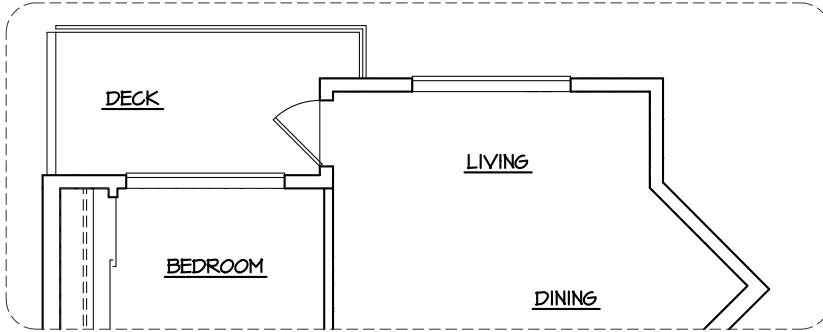

1 BEDROOM | 1 BATH

SUITE: 474 SQFT

UNIT: #124, #219, #326, #426, #526

*Decks vary in size and shape. See **SUITE VARIATIONS** for details.

C

SUITE VARIATIONS

UNIT: #526

UNIT: #326, #426