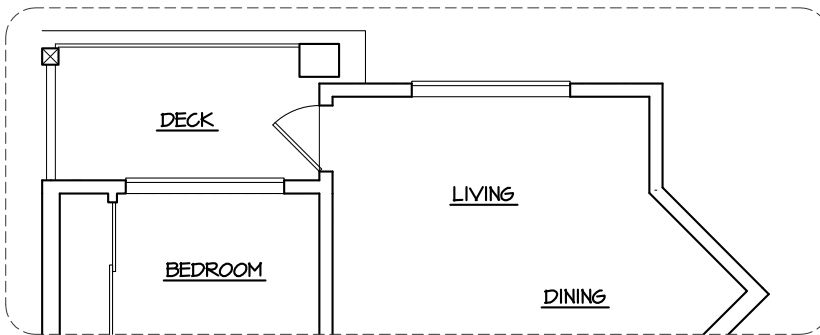

1 BEDROOM | 1 BATH

SUITE: 474 SQFT

UNIT: #124, #219, #326, #426, #526

*Decks vary in size and shape. See **SUITE VARIATIONS** for details.

C

SUITE VARIATIONS

UNIT: #526

UNIT: #326, #426