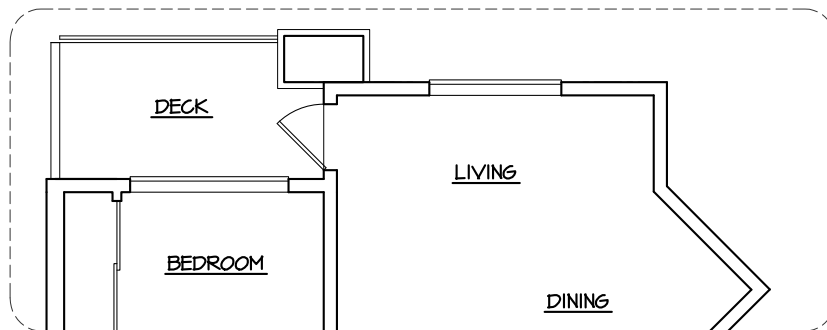

C

SUITE VARIATIONS

UNIT: #124