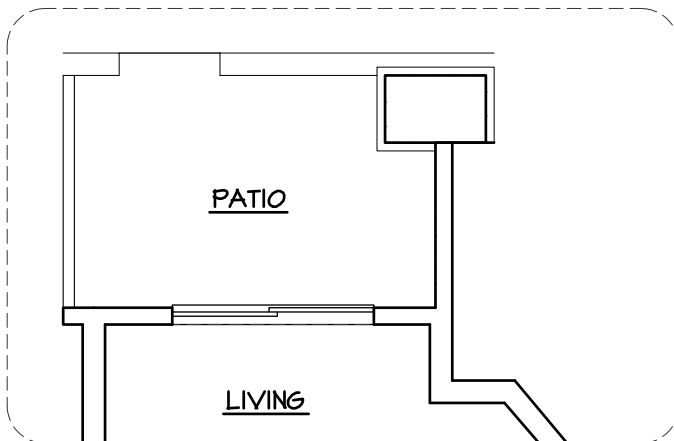

B

STUDIO | 1 BATH

SUITE: 334 SQFT

UNIT: #005, #120, #215, #322, #422, #522

B

SUITE VARIATIONS

UNIT: #522

UNIT: #322, #422

UNIT: #215

UNIT: #120

UNIT: #005