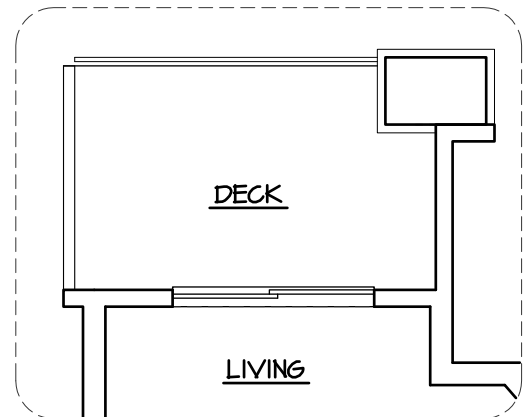

B

SUITE VARIATIONS

UNIT: #120