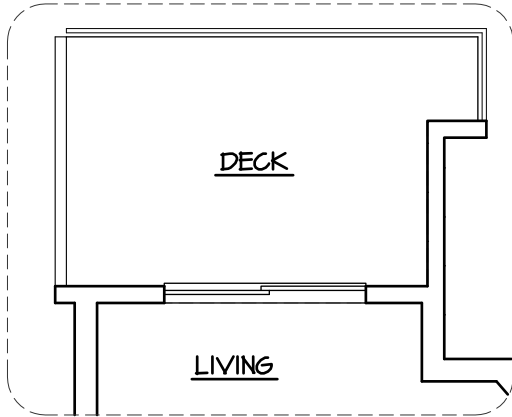

B

STUDIO | 1 BATH

SUITE: 334 SQFT

UNIT: #005, #120, #215, #322, #422, #522

B

SUITE VARIATIONS

UNIT: #522

UNIT: #322, #422