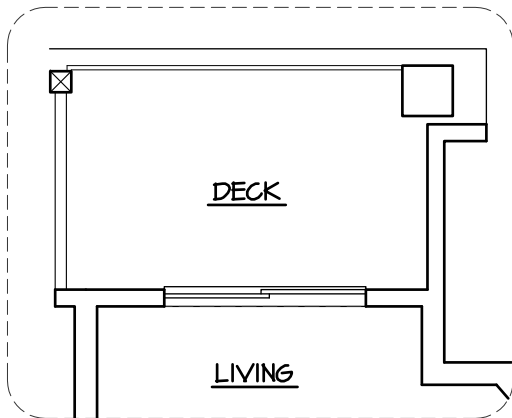

B

STUDIO | 1 BATH

SUITE: 334 SQFT

UNIT: #005, #120, #215, #322, #422, #522

B

SUITE VARIATIONS

UNIT: #522

UNIT: #322, #422