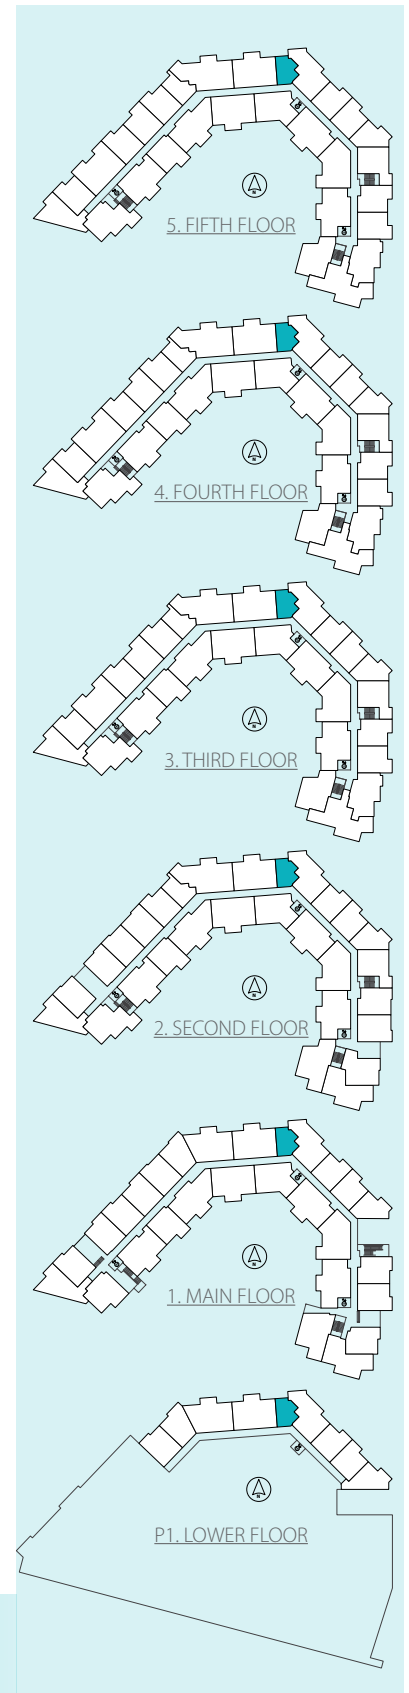

B

STUDIO | 1 BATH

SUITE: 334 SQFT

UNIT: #005, #120, #215, #322, #422, #522

B

SUITE VARIATIONS

UNIT: #522

UNIT: #322, #422

UNIT: #215

UNIT: #120

UNIT: #005