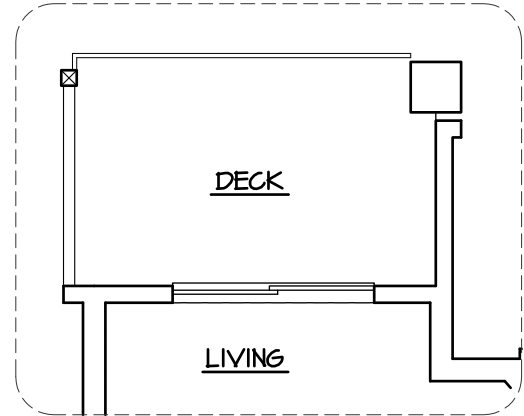

B

STUDIO | 1 BATH

SUITE: 334 SQFT

UNIT: #005, #120, #215, #322, #422, #522

B

SUITE VARIATIONS

UNIT: #522

UNIT: #322, #422