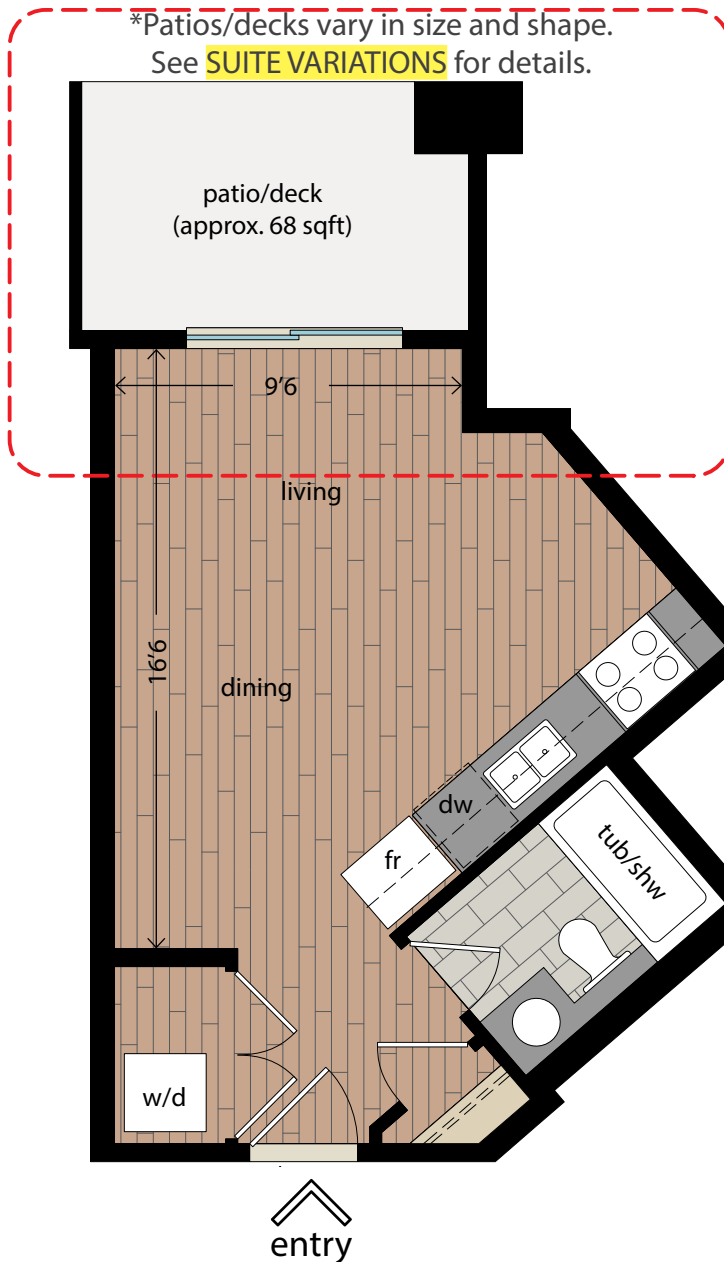

B

STUDIO | 1 BATH

SUITE: 334 SQFT

UNIT: #005, #120, #215, #322, #422, #522

B

SUITE VARIATIONS

UNIT: #522

UNIT: #322, #422

UNIT: #215

UNIT: #120

UNIT: #005