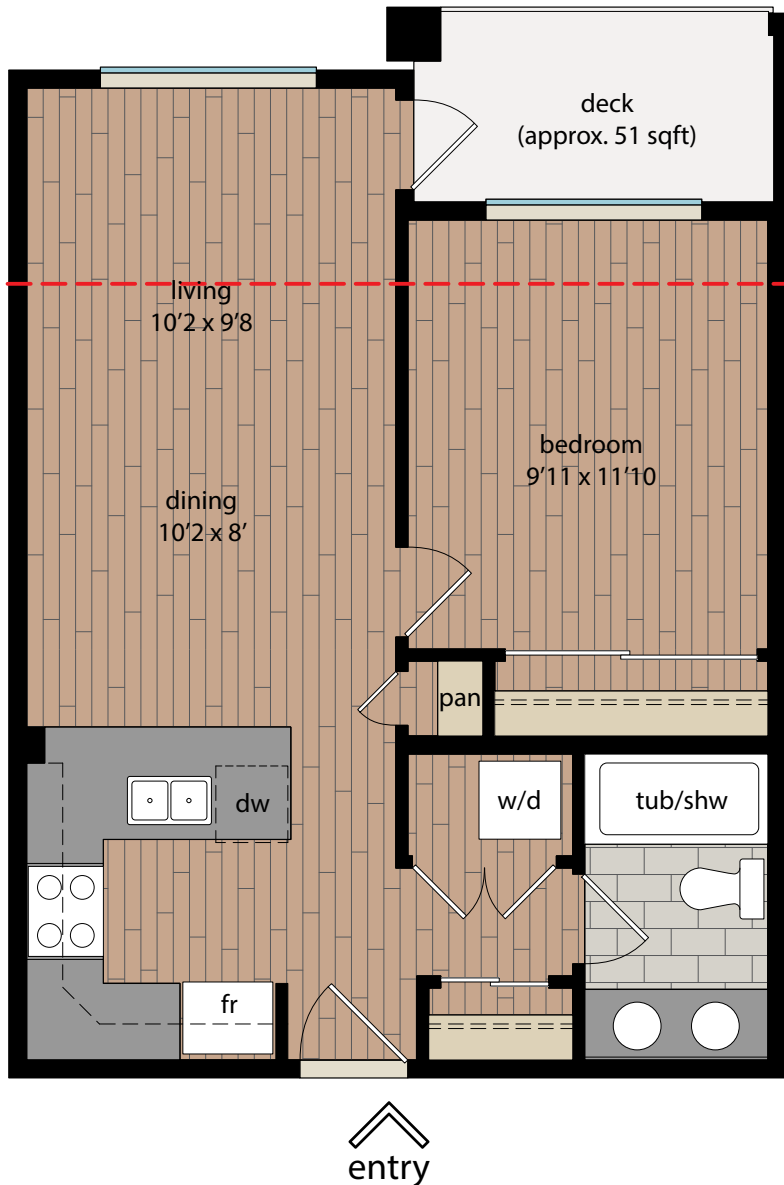

A2

1 BEDROOM | 1 BATH

SUITE: 557 SQFT

UNIT: #211, #314, #316, #317, #318, #329, #414, #416, #417, #418, #429, #514, #516, #517, #518, #529, #606, #611, #613

*Decks vary in size and shape. See **SUITE VARIATIONS** for details.

A2

SUITE VARIATIONS

UNIT: #606, #611, #613

UNIT: #314, #316, #317, #318, #329,
#414, #416, #417, #418, #429,
#514, #516, #517, #518, #529

UNIT #211

A2

UNIT:
#614

1 BEDROOM | 1 BATH

SUITE: 557 SQFT

UNIT: #614