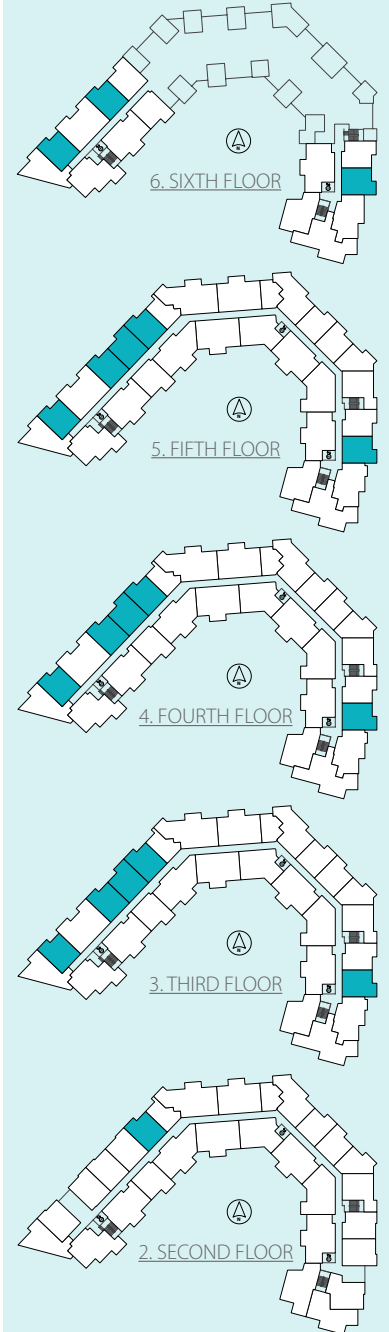

A2

1 BEDROOM | 1 BATH

SUITE: 557 SQFT

UNIT: #211, #314, #316, #317, #318, #329, #414, #416, #417, #418, #429, #514, #516, #517, #518, #529, #606, #611, #613

*Decks vary in size and shape. See **SUITE VARIATIONS** for details.

A2

SUITE VARIATIONS

UNIT: #606, #611, #613

UNIT: #314, #316, #317, #318, #329,
#414, #416, #417, #418, #429,
#514, #516, #517, #518, #529

UNIT #211

A2

UNIT:
#614

1 BEDROOM | 1 BATH

SUITE: 557 SQFT

UNIT: #614