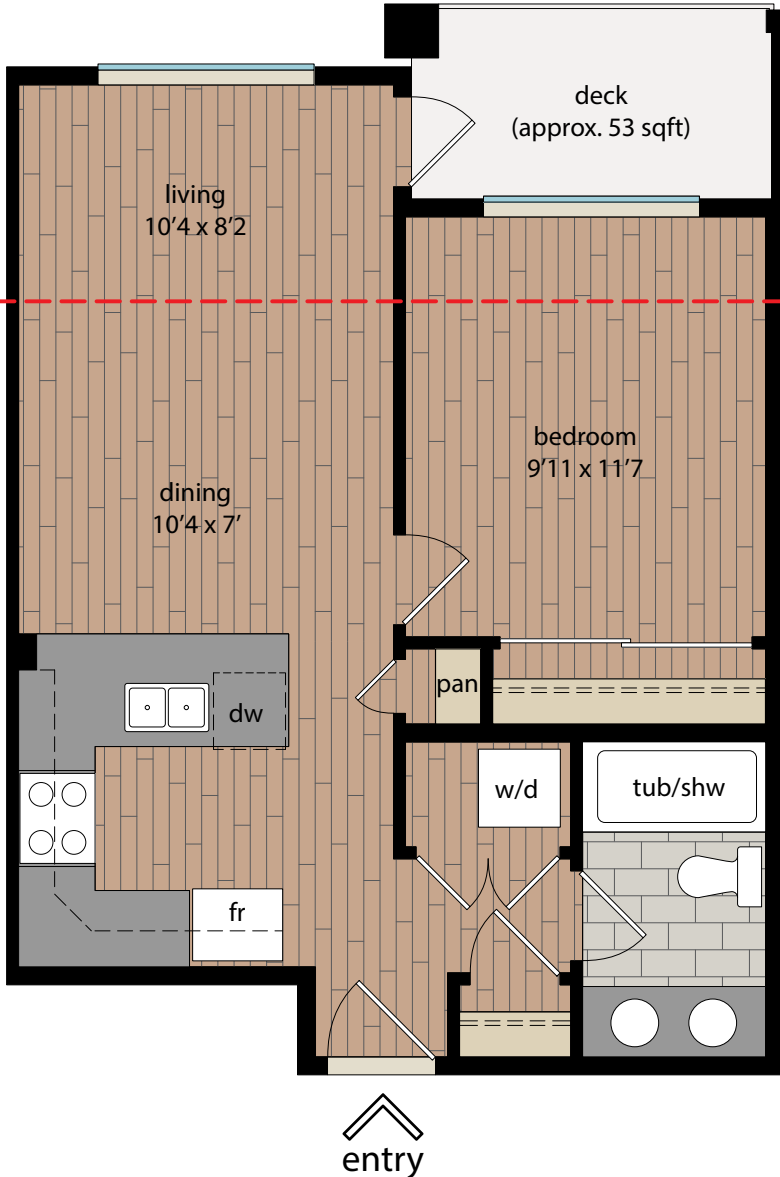

A1

1 BEDROOM | 1 BATH

SUITE: 536 SQFT

UNIT: #328, #428, #528

*Decks vary in size and shape. See **SUITE VARIATIONS** for details.

A1

SUITE VARIATIONS

UNIT: #428, #528

UNIT #328

A1

6TH
FLOOR

1 BEDROOM | 1 BATH

SUITE: 536 SQFT

UNIT: #605