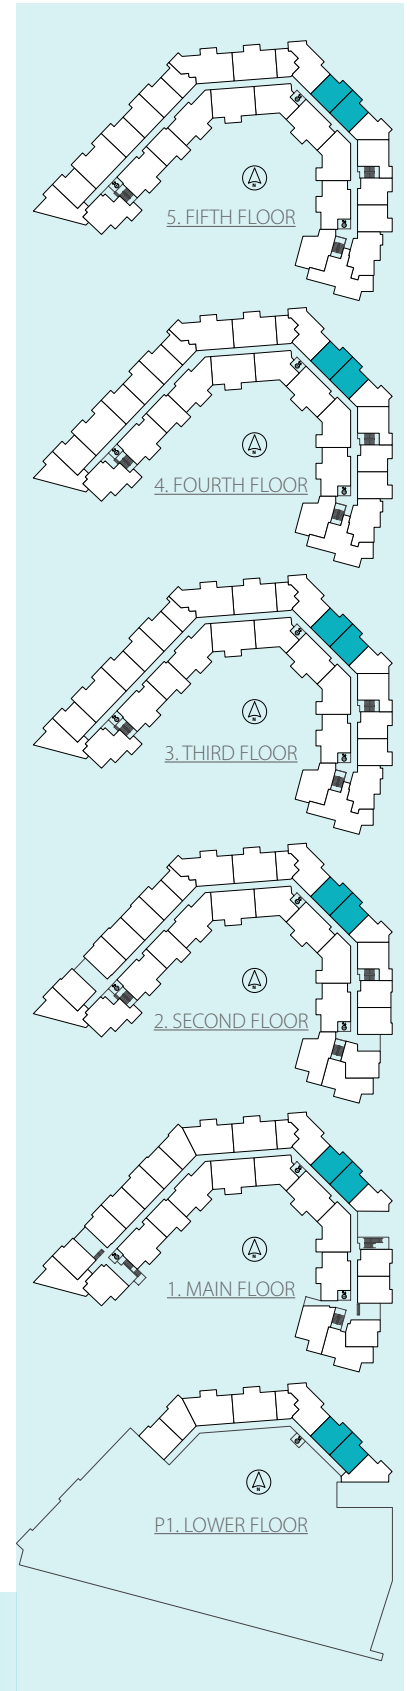

# A

# 1 BEDROOM | 1 BATH

SUITE: 519 SQFT

UNIT: #002, #003, #122, #123, #217, #218, #324, #325, #424, #425, #524, #525

\*Patos/decks vary in size and shape. See **SUITE VARIATIONS** for details.

## SUITE VARIATIONS

UNIT: #524, #525

UNIT: #324, #325, #424, #425

UNIT: #217, #218

UNIT: #122, #123

UNIT: #002, #003