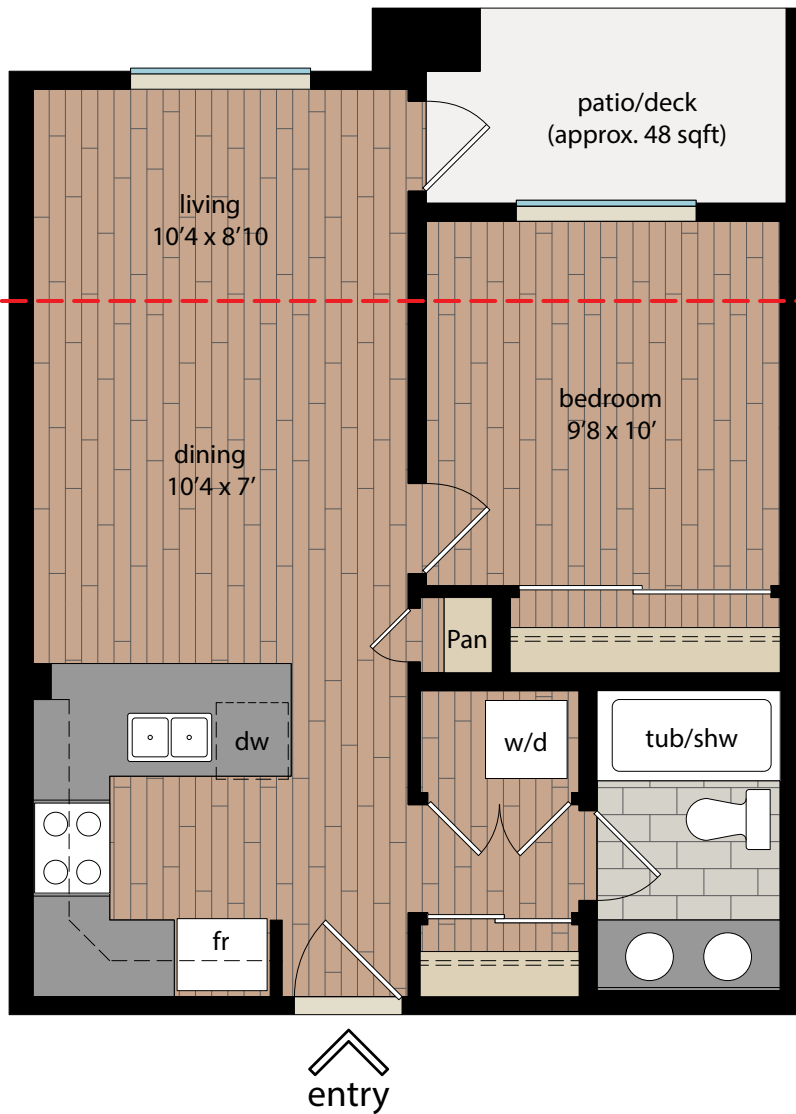

# A

# 1 BEDROOM | 1 BATH

SUITE: 519 SQFT

UNIT: #002, #003, #122, #123, #217, #218, #324, #325, #424, #425, #524, #525

\*Patos/decks vary in size and shape. See **SUITE VARIATIONS** for details.

## SUITE VARIATIONS

UNIT: #524, #525

UNIT: #324, #325, #424, #425

UNIT: #217, #218

UNIT: #122, #123

UNIT: #002, #003